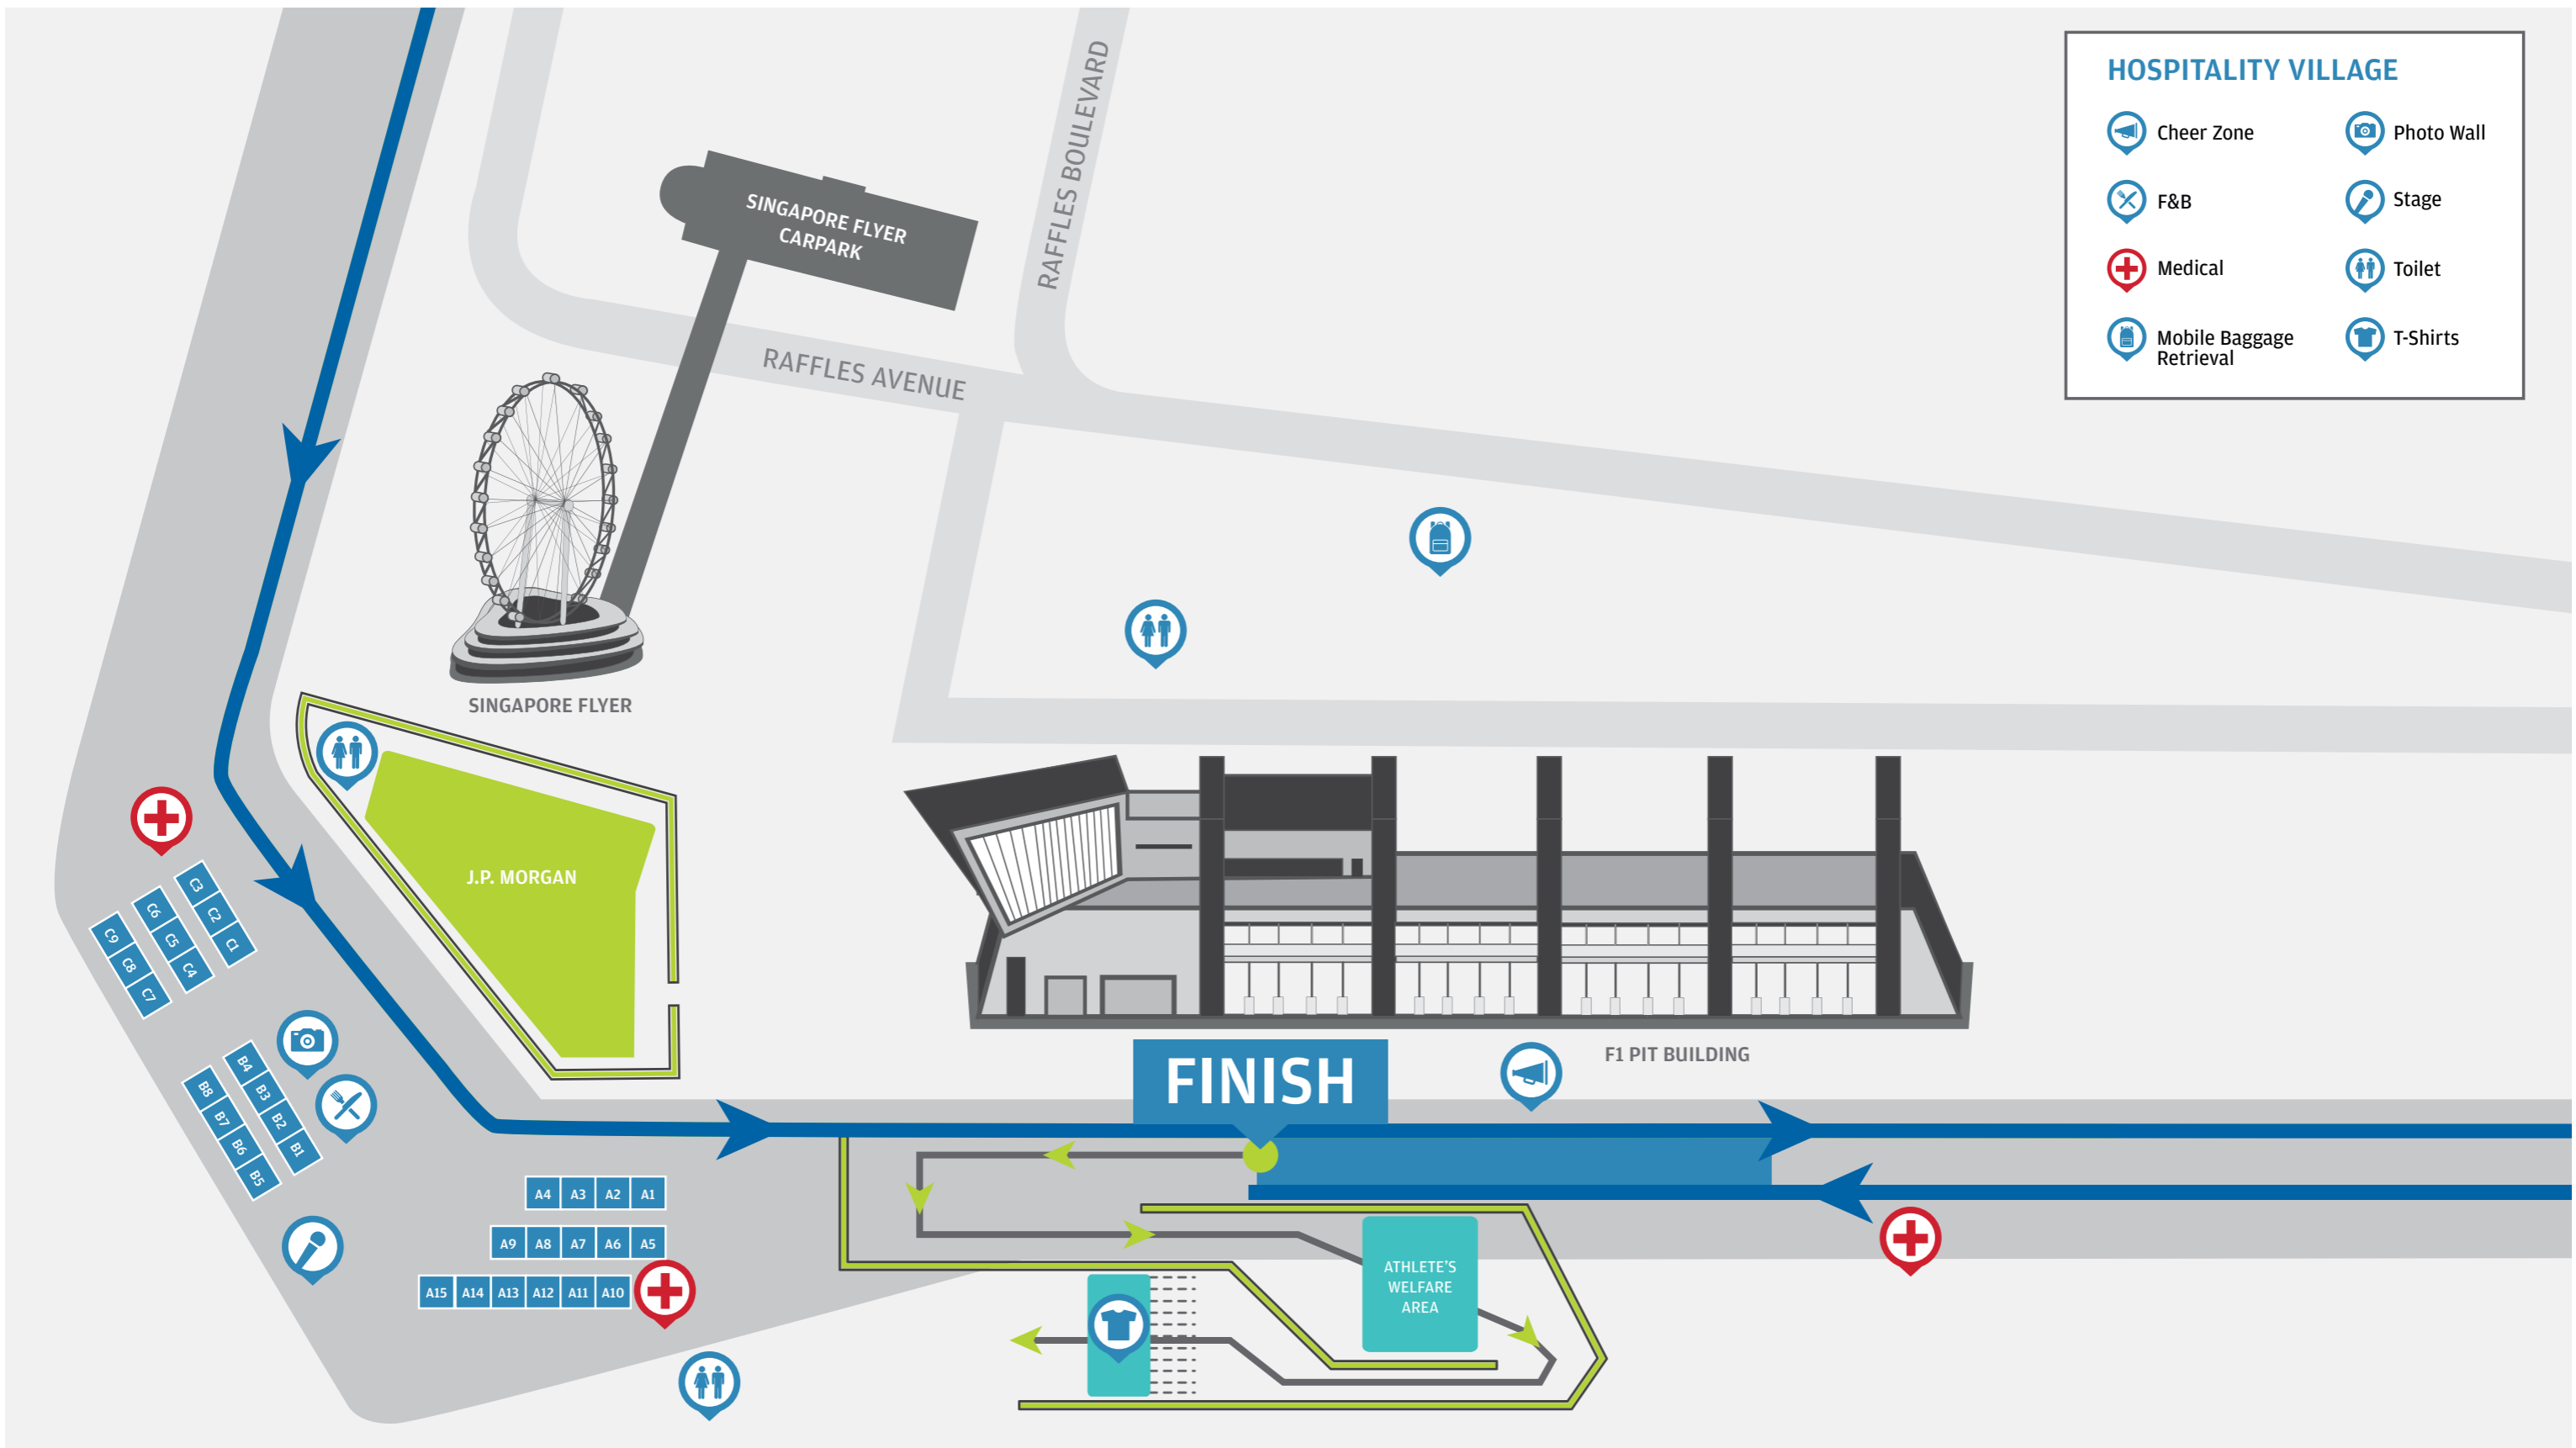

Race Village Map

Corporate Challenge and the Corporate Challenge logo are registered trademarks of JPMorgan Chase & Co.
© 2018 JPMorgan Chase & Co. All rights reserved.

J.P.Morgan

Corporate Challenge®