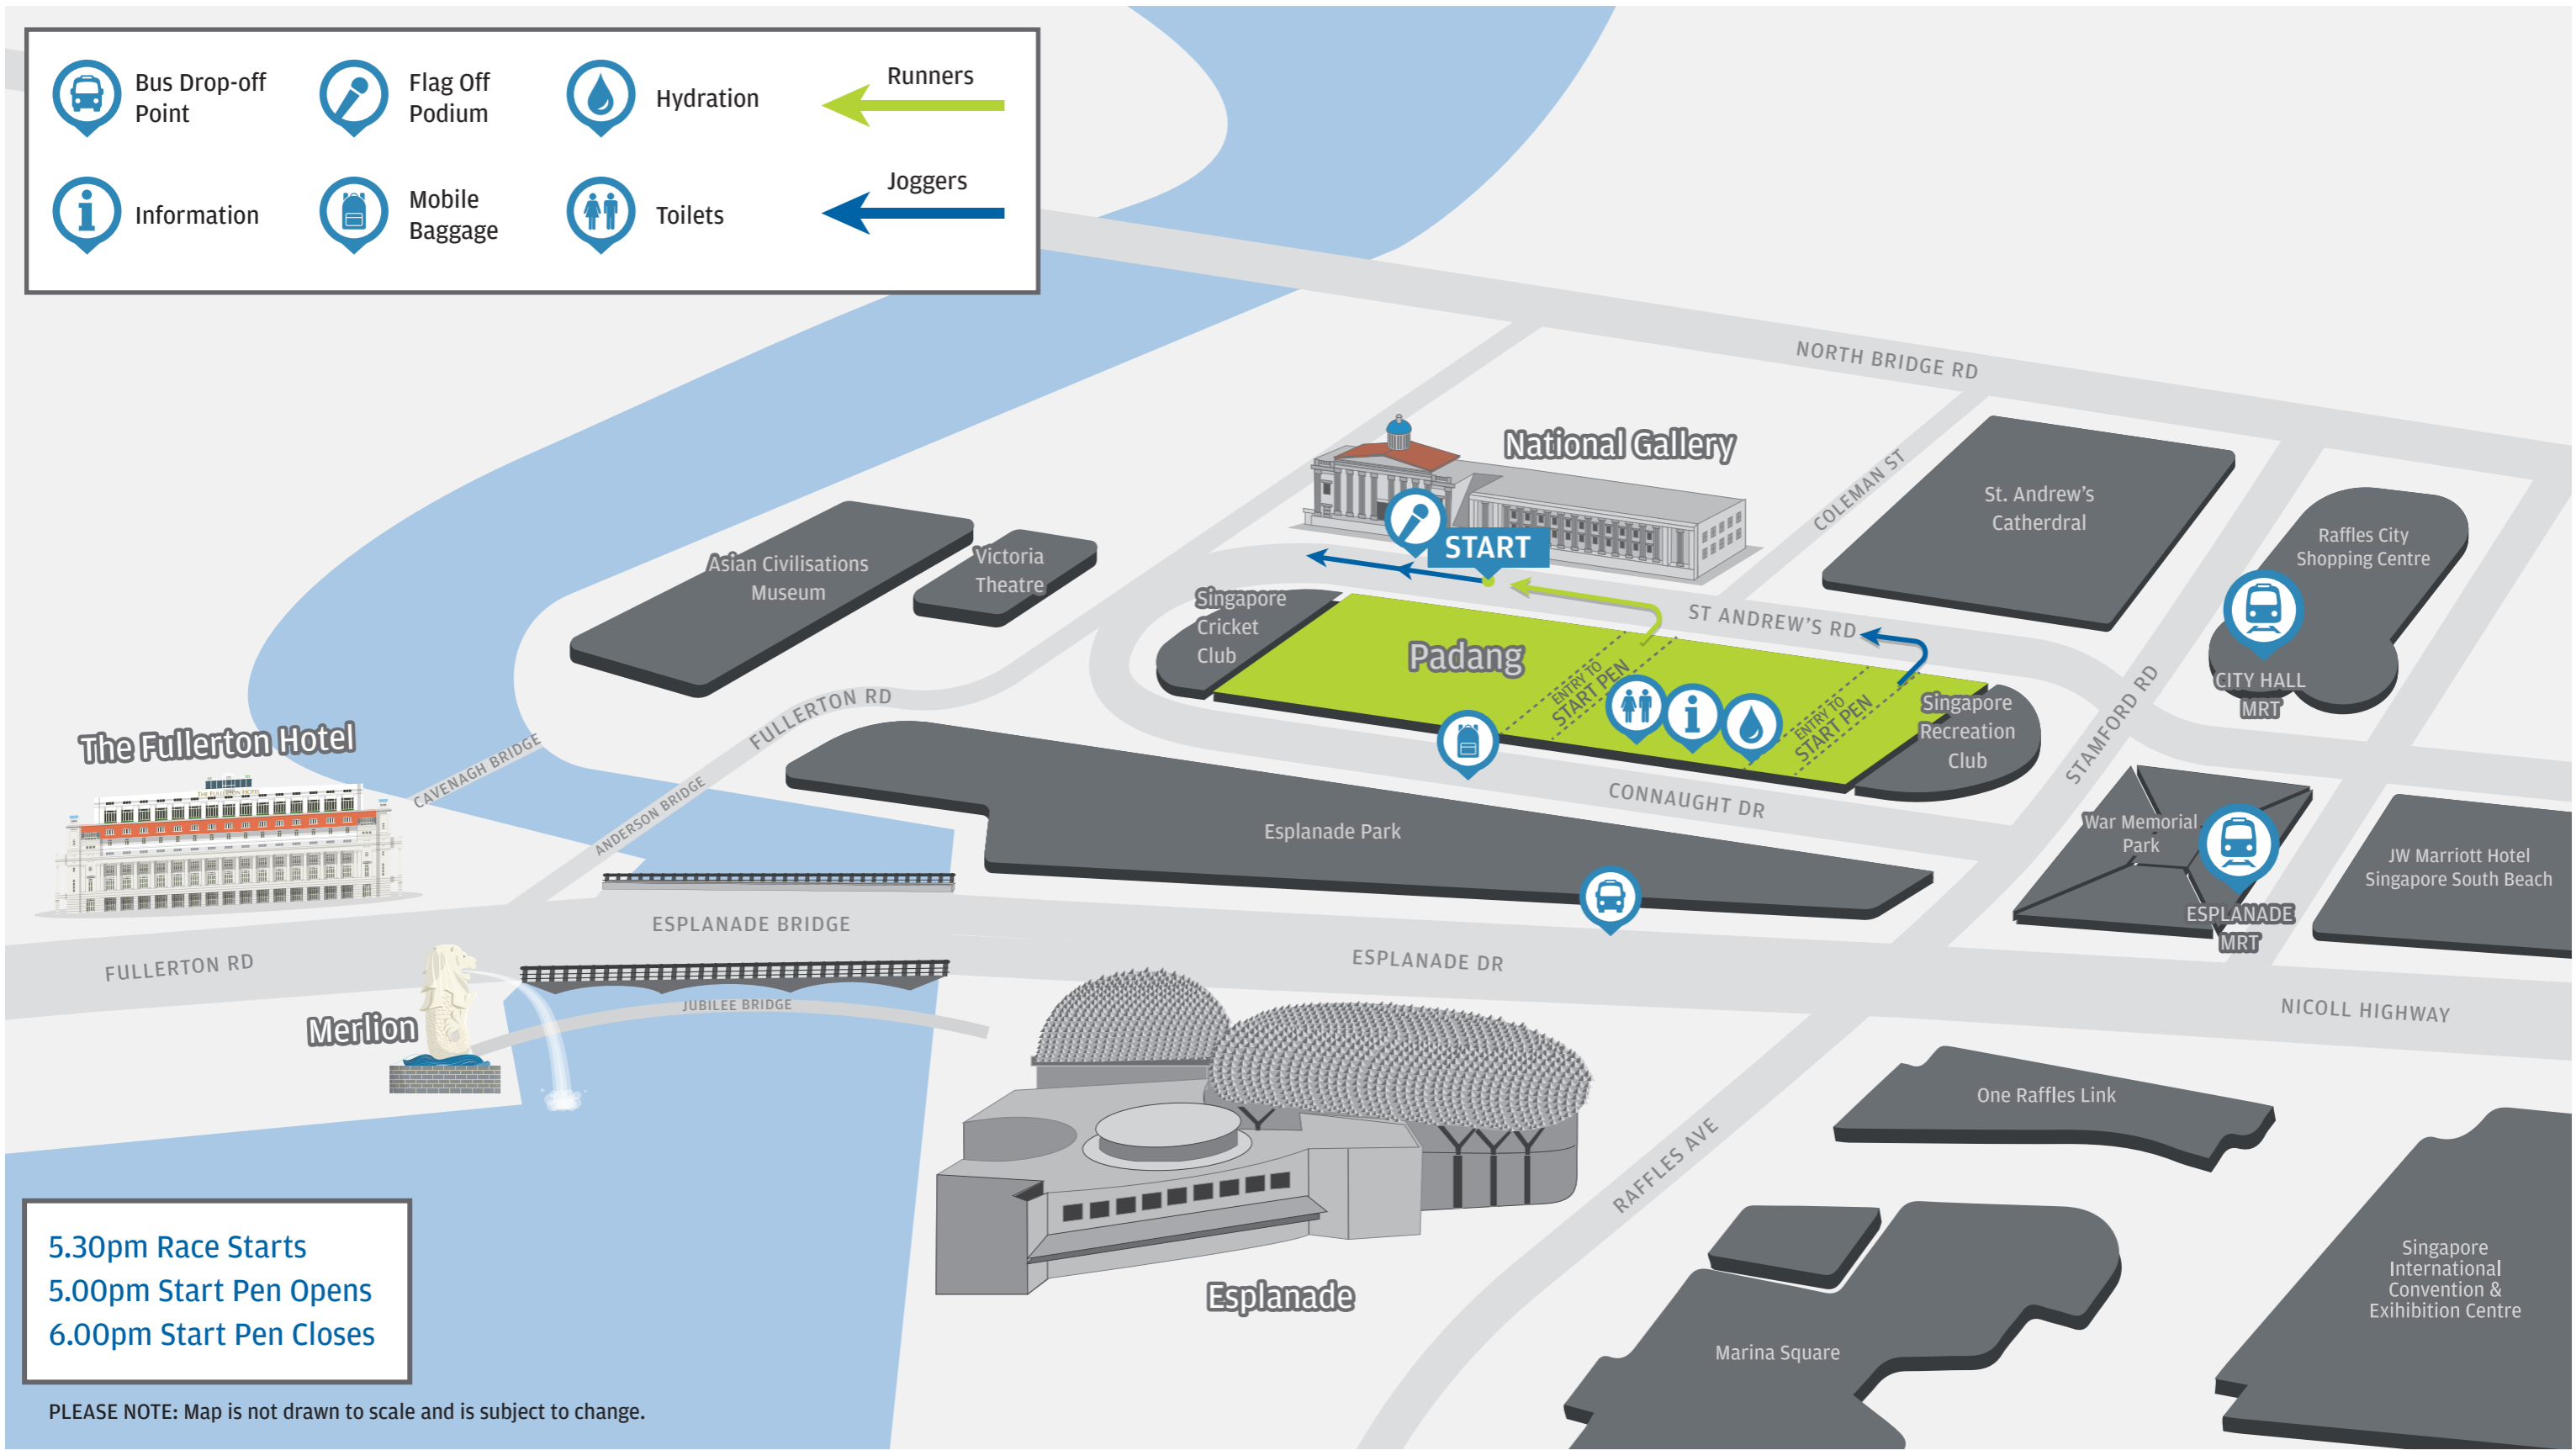

 Bus Drop-off Point	 Flag Off Podium	 Hydration	
 Information	 Mobile Baggage	 Toilets	

5.30pm Race Starts
 5.00pm Start Pen Opens
 6.00pm Start Pen Closes

PLEASE NOTE: Map is not drawn to scale and is subject to change.

Start Point Map

Corporate Challenge and the Corporate Challenge logo are registered trademarks of JPMorgan Chase & Co.
 © 2018 JPMorgan Chase & Co. All rights reserved.

Singapore Course Map

Corporate Challenge and the Corporate Challenge logo are registered trademarks of JPMorgan Chase & Co.
 © 2018 JPMorgan Chase & Co. All rights reserved.