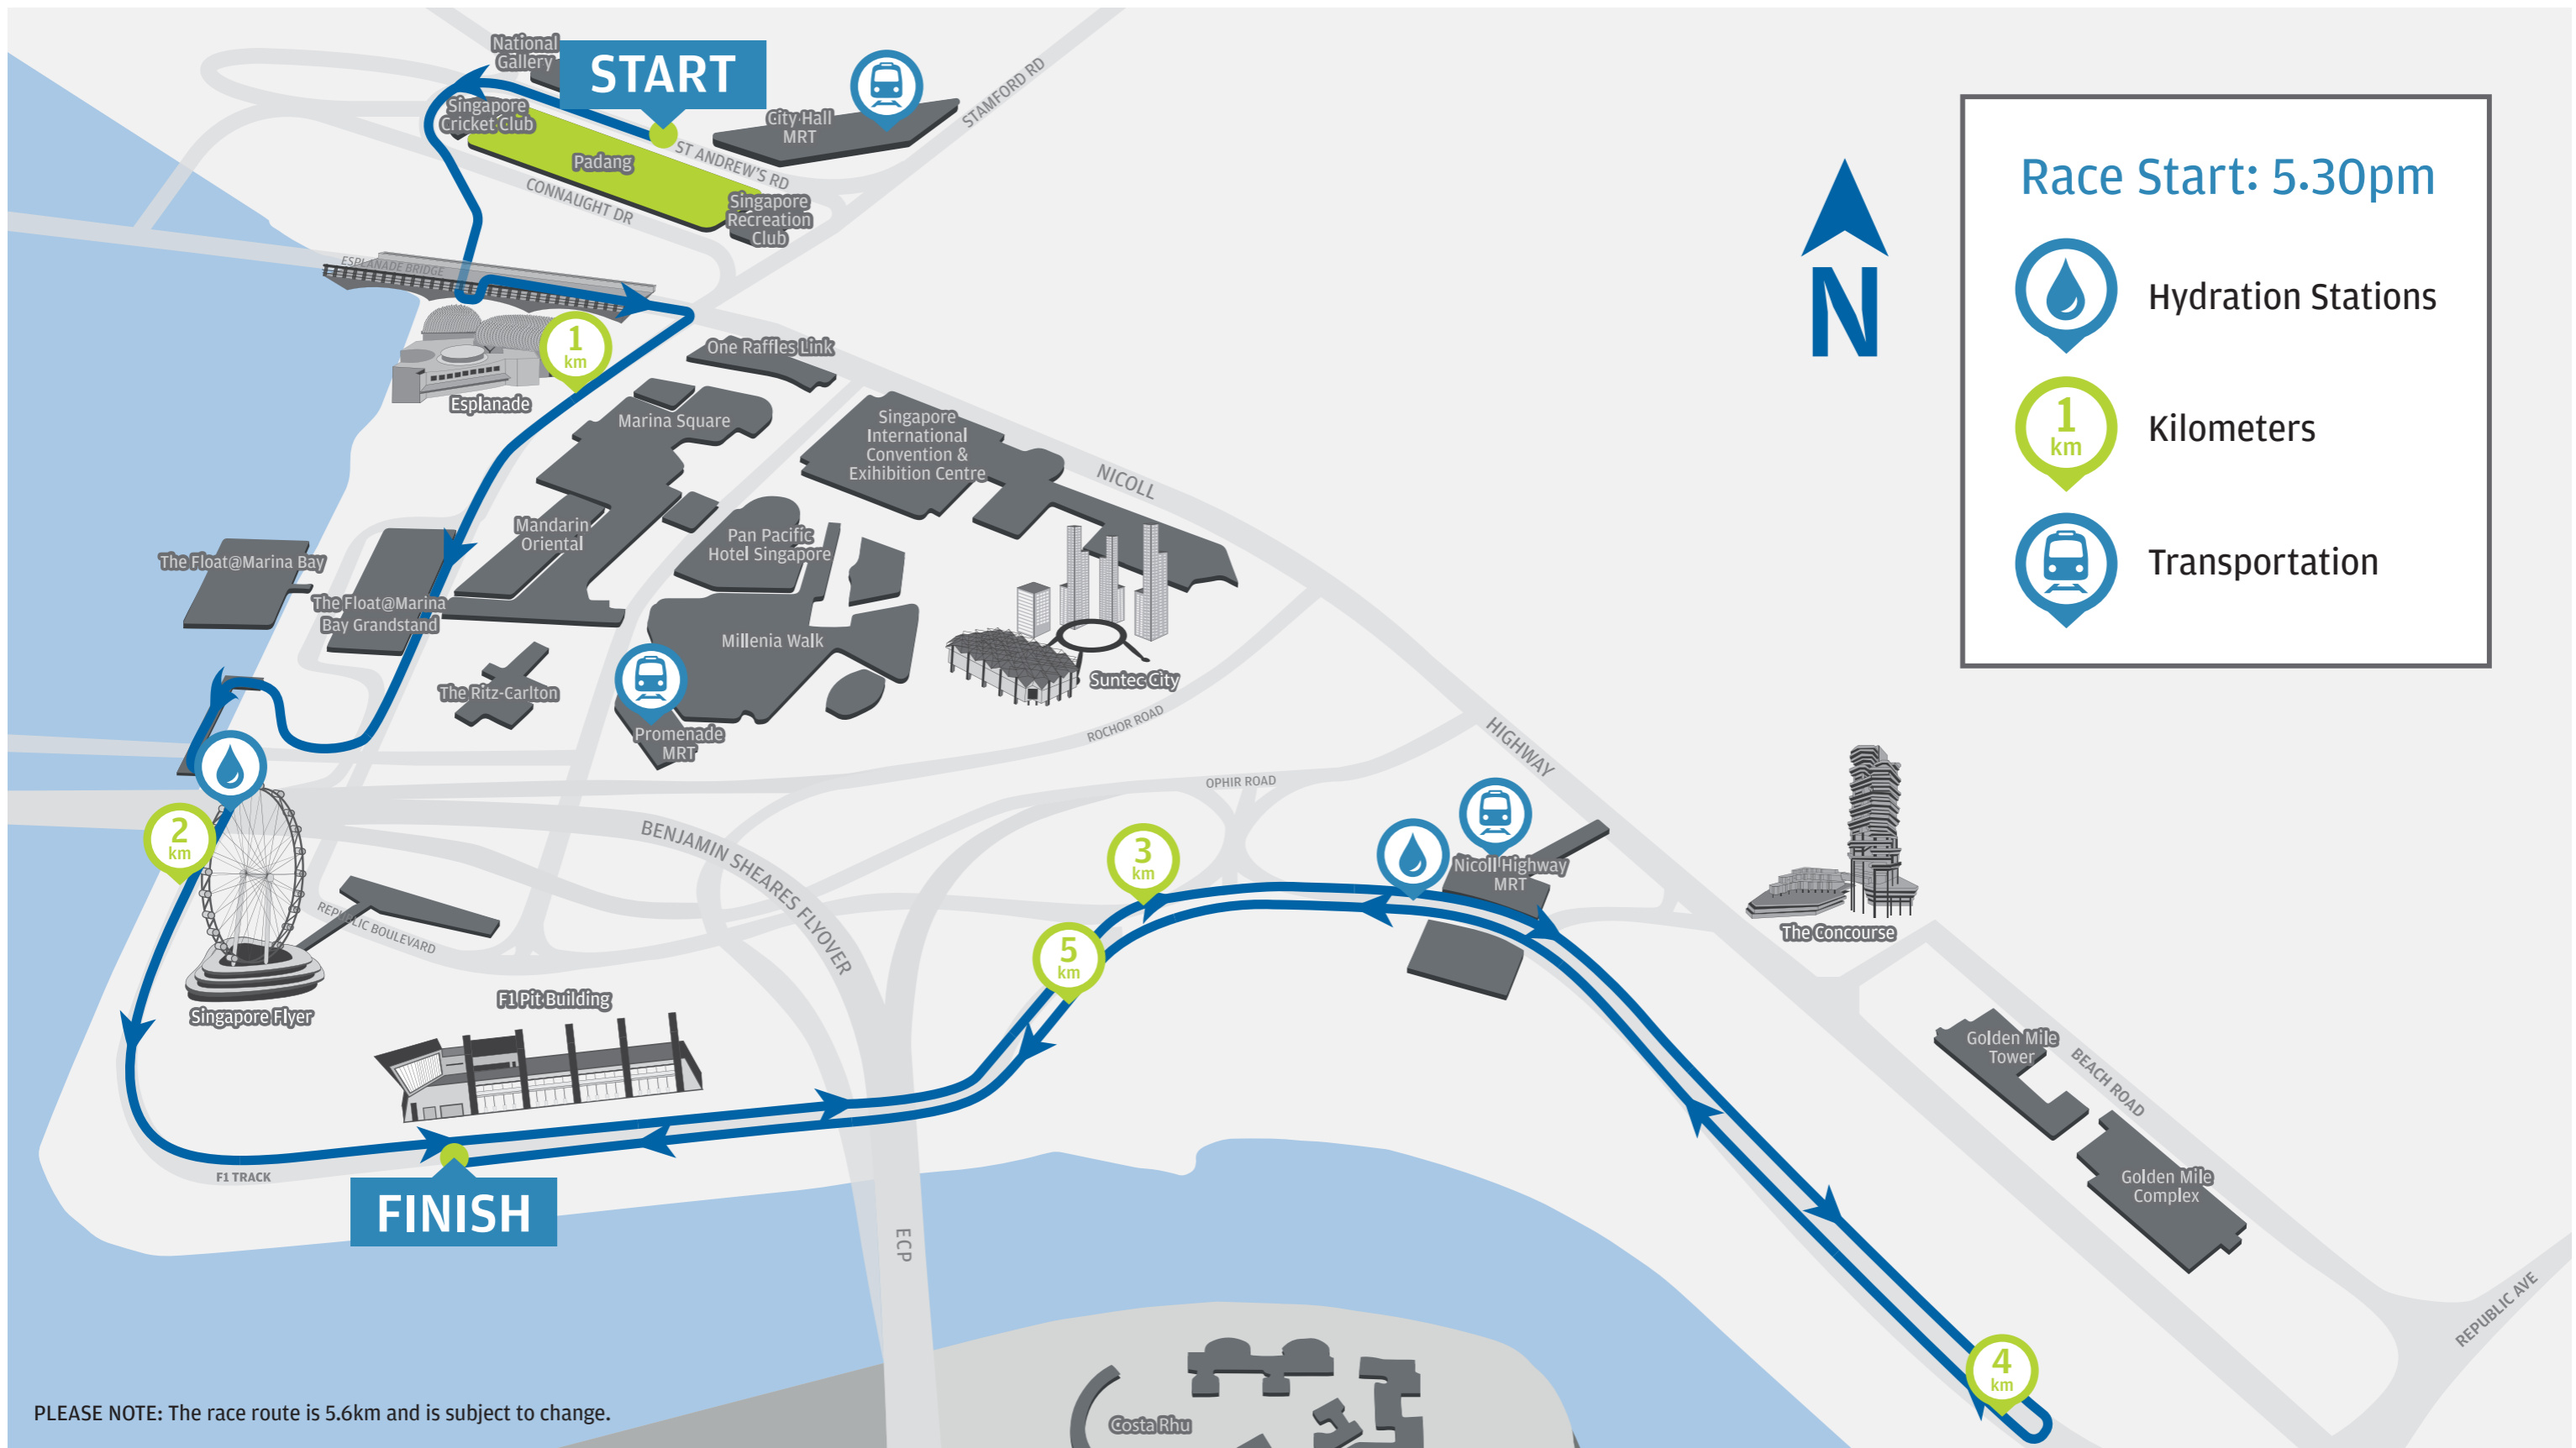

 Bus Drop-off Point	 Flag Off Podium	 Hydration	
 Information	 Mobile Baggage	 Toilets	

5.30pm Race Starts
 5.00pm Start Pen Opens
 6.00pm Start Pen Closes

PLEASE NOTE: Map is not drawn to scale and is subject to change.

Start Point Map

Corporate Challenge and the Corporate Challenge logo are registered trademarks of JPMorgan Chase & Co.
 © 2018 JPMorgan Chase & Co. All rights reserved.

Singapore Course Map

Corporate Challenge and the Corporate Challenge logo are registered trademarks of JPMorgan Chase & Co.
 © 2018 JPMorgan Chase & Co. All rights reserved.