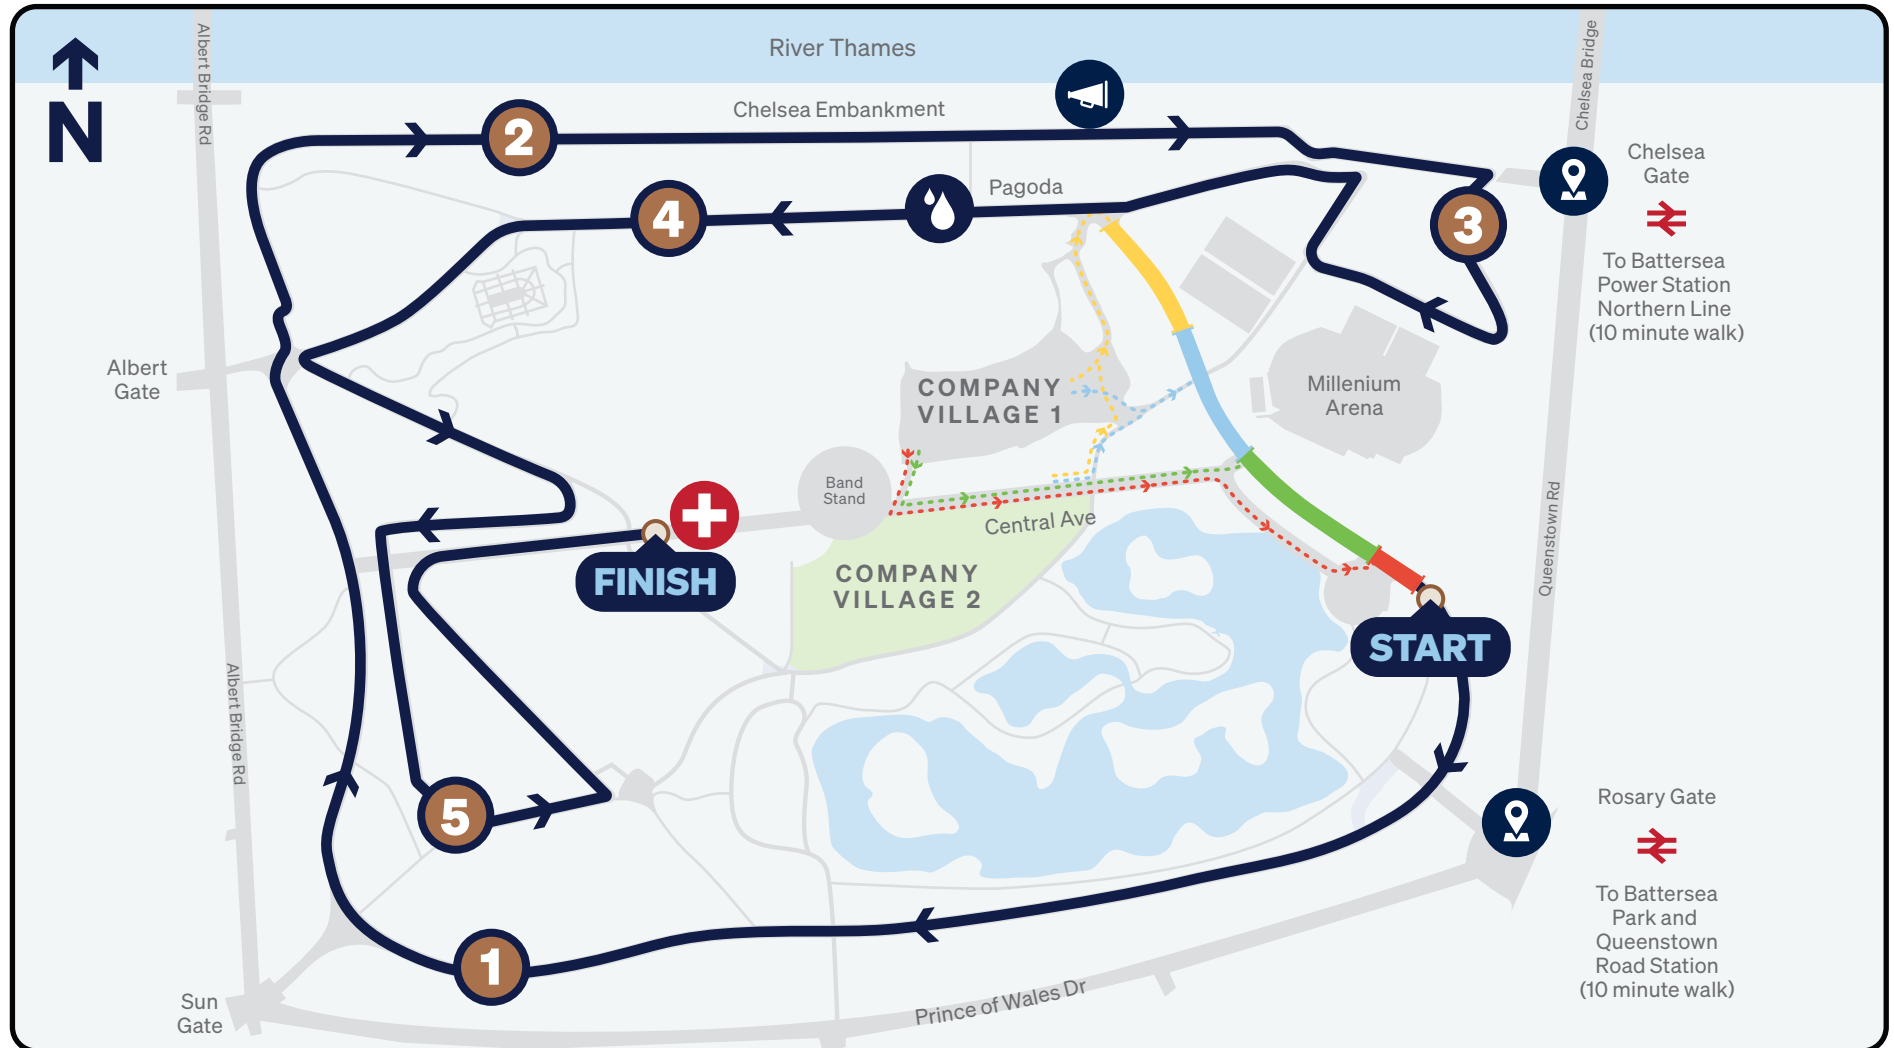

London Course Map

 Course Route	 Medical	 Cheer Zone	 Red Bibs	 Blue Bibs
 KM Markers	 Water	 Participant Entry	 Green Bibs	 Yellow Bibs

Corporate Challenge and the Corporate Challenge logo are trademarks of JPMorgan Chase Bank, N.A. © 2026 JPMorganChase. All rights reserved.