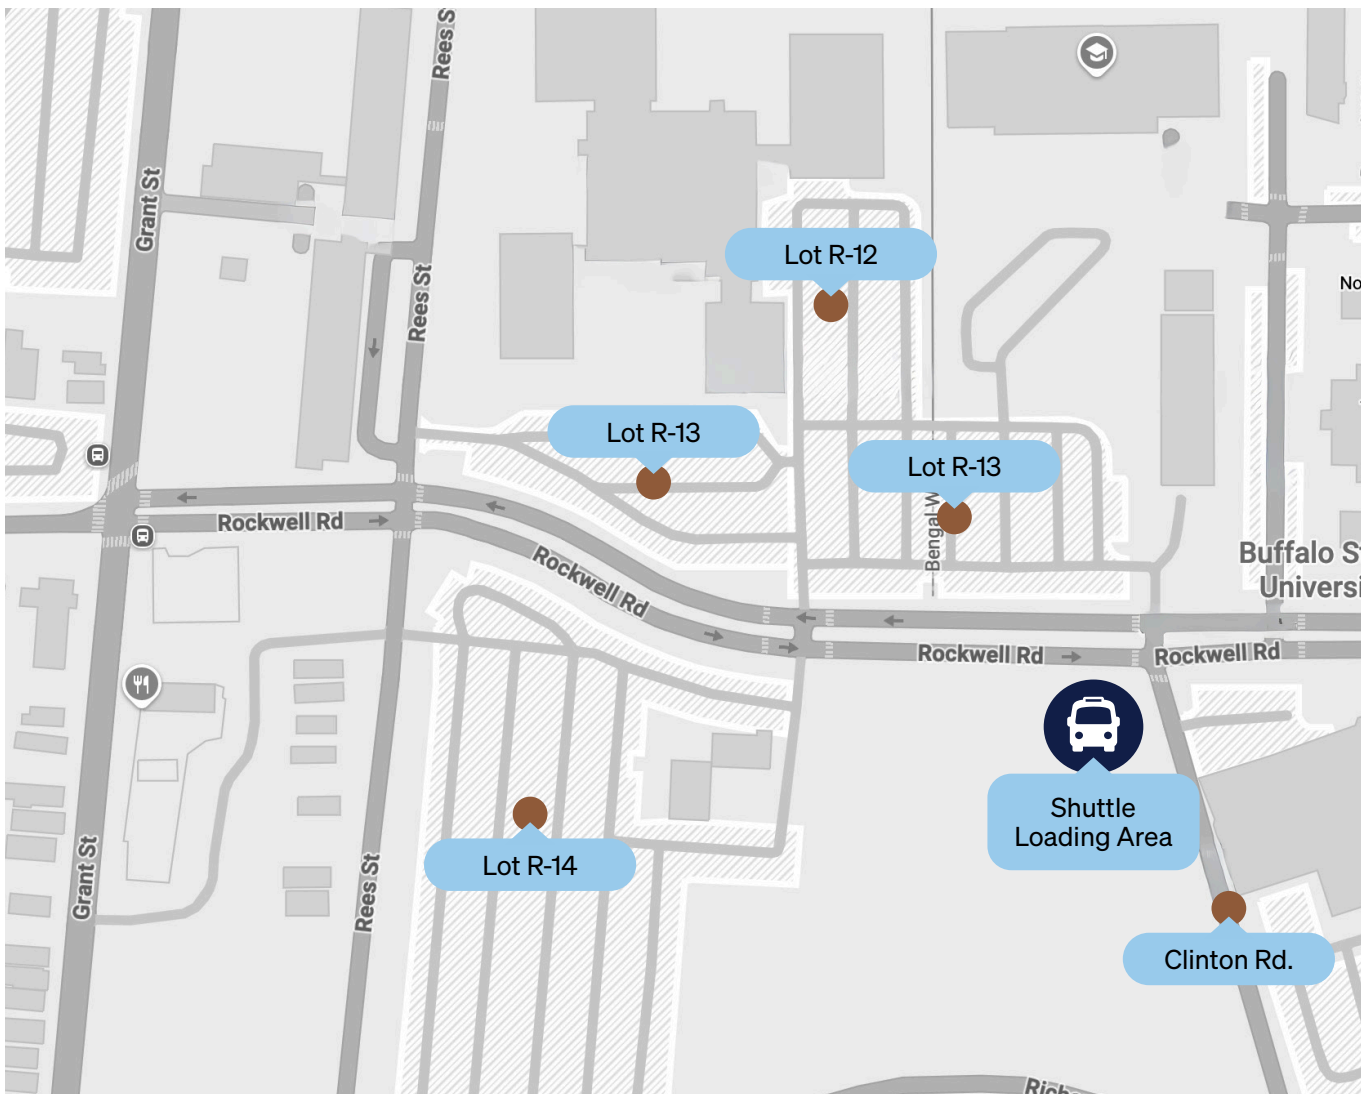

SHUTTLE SERVICE PICK-UP

Complimentary participant parking is available at Buffalo State University in lots R-12, R-13, R-14. Shuttle bus service to the event site will be from 4:00–5:50 p.m. Please load busses along lot R-14 and follow the instructions of our on-site staff. The shuttle drop off point in Delaware Park is located on Ring Road just south of the Meadow Road entrance.

The last bus will depart Buff State at 5:50 p.m. due to road closures within Delaware Park. Please arrive early enough to park your vehicle and board the shuttles.

SHUTTLE SERVICE DROP-OFF AND RETURN SERVICE

Shuttle service back to Buff State will resume at 8:00 p.m. when roads are reopened. The meeting location is the same as drop off to the event site located on Ring Road just south of the Meadow Road entrance.

No busses will leave Delaware Park before 8:00 p.m. The last bus will depart Delaware Park at 10:00 p.m., coinciding with the end of the event. Please cooperate with on-site staff to safely load the shuttles.