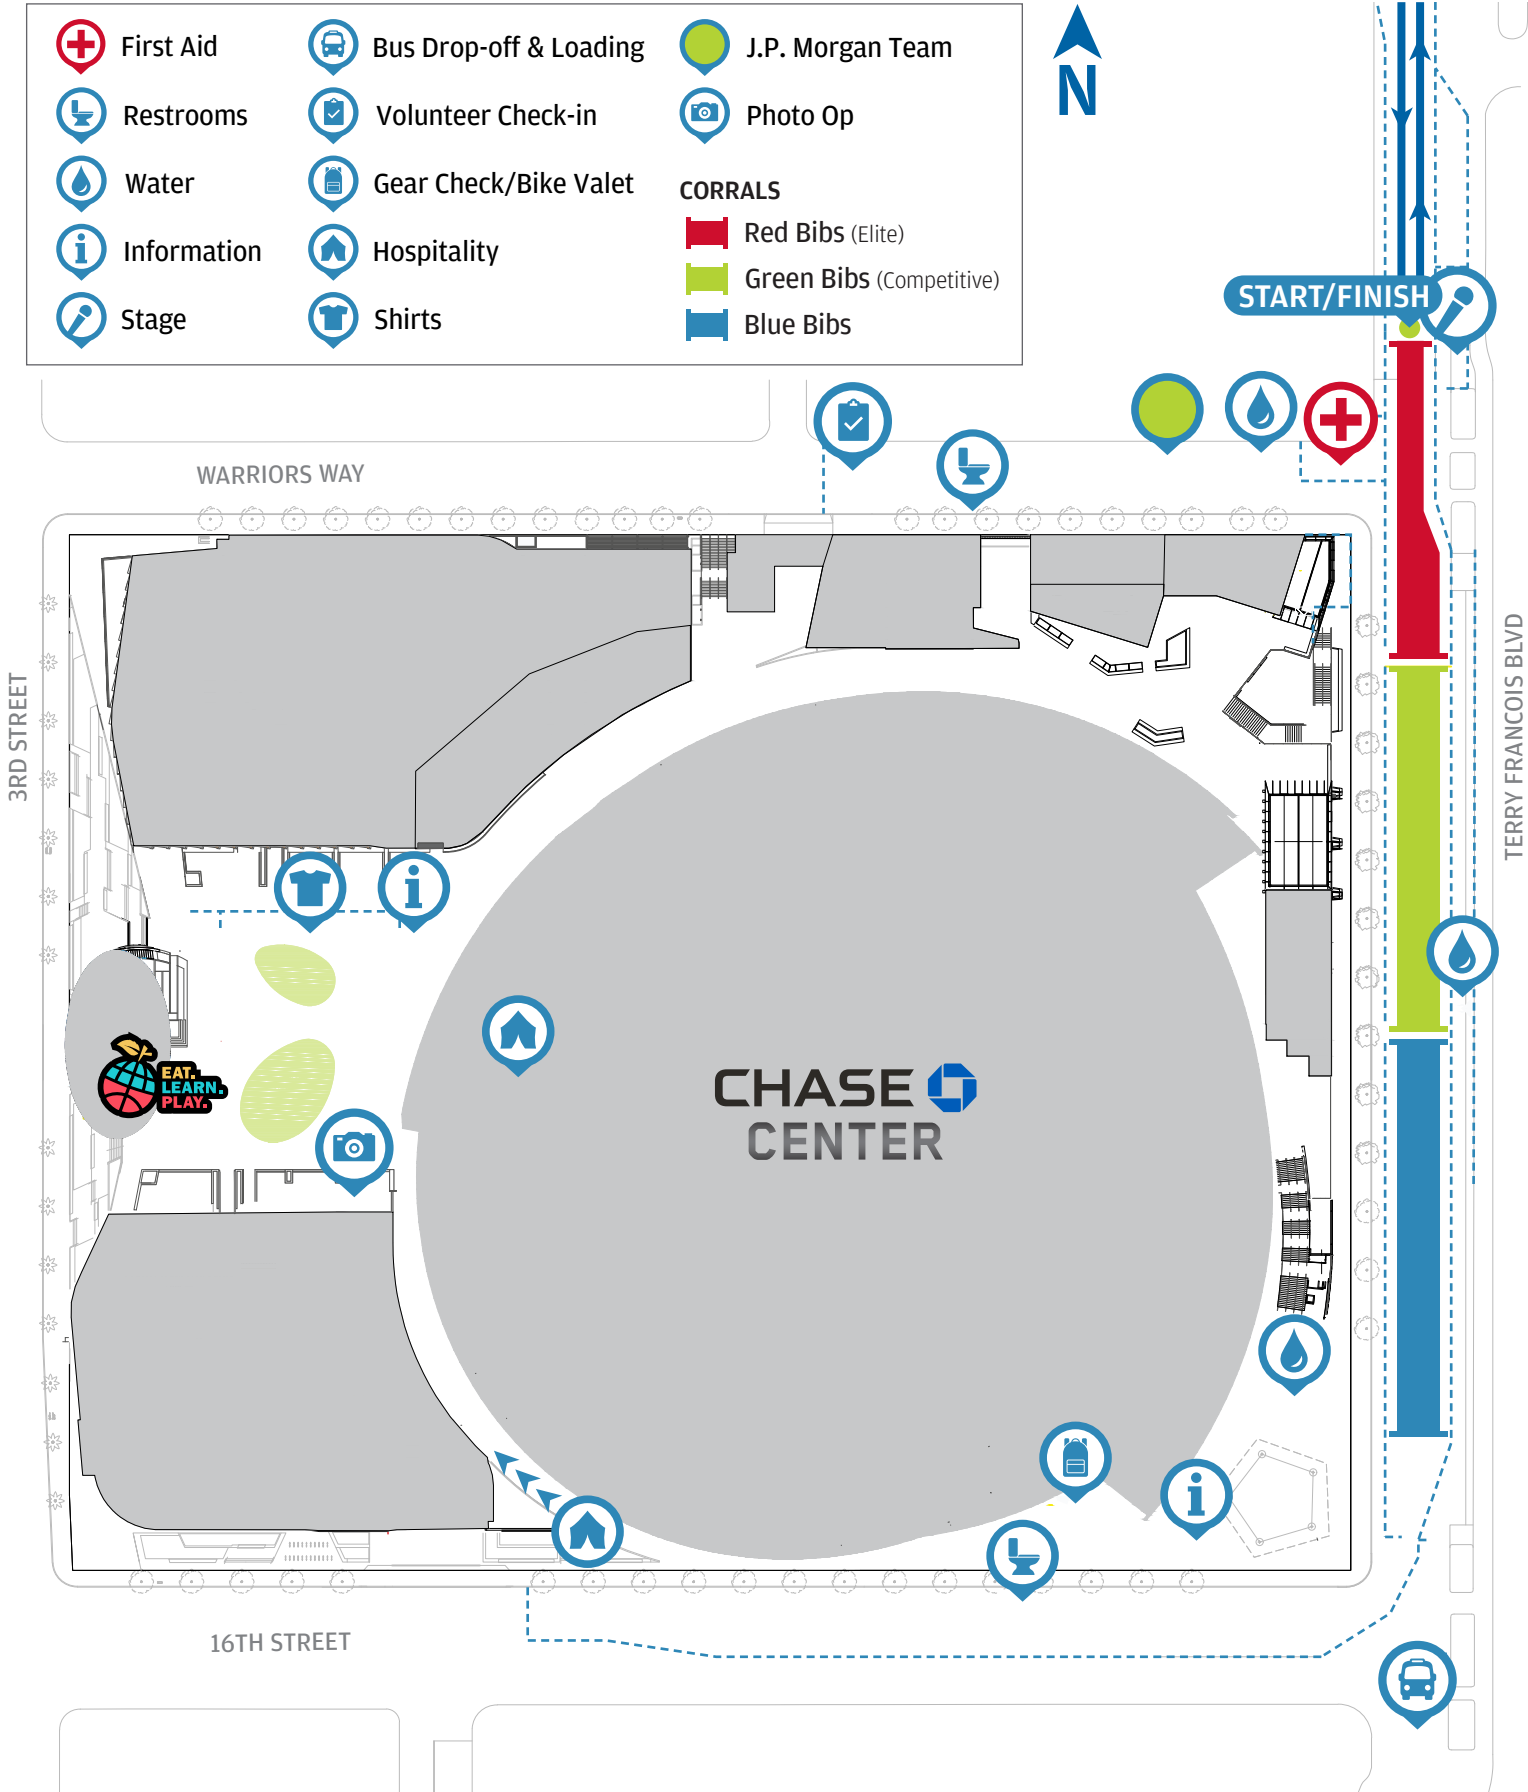

	First Aid		Bus Drop-off & Loading		J.P. Morgan Team
	Restrooms		Volunteer Check-in		Photo Op
	Water		Gear Check/Bike Valet	CORRALS	
	Information		Hospitality		Red Bibs (Elite)
	Stage		Shirts		Green Bibs (Competitive)
					Blue Bibs

San Francisco Site Map

Corporate Challenge and the Corporate Challenge logo are registered trademarks of JPMorgan Chase & Co.
 © 2022 JPMorgan Chase & Co. All rights reserved.